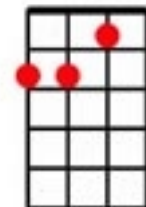

The [Am] summit of [D] beauty and [Am] love [D]

And [Am] Venus was her [D] name [Am]

Chorus

She's [Dm] got it [G] [Dm] yeah [G] baby she's [Am] got it [D] [Am] [D]

Well [F] I'm your Venus [E7] I'm your fire at [Am] your desire [D] [Am] [D]

Well [F] I'm your Venus [E7] I'm your fire at [Am] your desire [D] [Am] [D]

[Am] [D] [Am] [D]

Her [Am] weapons are her [D] crystal [Am] eyes [D]

[Am] Making every [D] man [Am] mad [D]

[Am] Black as the [D] dark night [Am] she was [D]

[E – rhythmic strums] [Am!!!]

Amin

Dmaj

Emaj

Dmin

Gmaj

Fmaj

E7