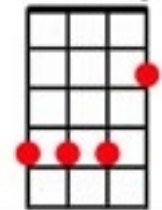

The [Am] summit of [D] beauty and [Am] love [D]

And [Am] Venus was her [D] name [Am]

Chorus

She's [Dm] got it [G] [Dm] yeah [G] baby she's [Am] got it [D] [Am] [D]

Well [F] I'm your Venus [E7] I'm your fire at [Am] your desire [D] [Am] [D]

Well [F] I'm your Venus [E7] I'm your fire at [Am] your desire [D] [Am] [D]

[Am] [D] [Am] [D]

Her [Am] weapons are her [D] crystal [Am] eyes [D]

[Am] Making every [D] man [Am] mad [D]

[Am] Black as the [D] dark night [Am] she was [D]

[E – rhythmic strums] [Am!!!]

Amin

Dmaj

Emaj

Dmin

Gmaj

Fmaj

E7