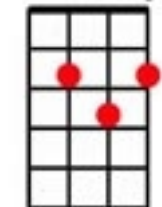

The [Am] summit of [D] beauty and [Am] love [D]

And [Am] Venus was her [D] name [Am]

Chorus

She's [Dm] got it [G] [Dm] yeah [G] baby she's [Am] got it [D] [Am] [D]

Well [F] I'm your Venus [E7] I'm your fire at [Am] your desire [D] [Am] [D]

Well [F] I'm your Venus [E7] I'm your fire at [Am] your desire [D] [Am] [D]

[Am] [D] [Am] [D]

Her [Am] weapons are her [D] crystal [Am] eyes [D]

[Am] Making every [D] man [Am] mad [D]

[Am] Black as the [D] dark night [Am] she was [D]

[E – rhythmic strums] [Am!!!]

Amin

Dmaj

Emaj

Dmin

Gmaj

Fmaj

E7