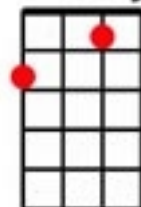

The [Am] summit of [D] beauty and [Am] love [D]

And [Am] Venus was her [D] name [Am]

Chorus

She's [Dm] got it [G] [Dm] yeah [G] baby she's [Am] got it [D] [Am] [D]

Well [F] I'm your Venus [E7] I'm your fire at [Am] your desire [D] [Am] [D]

Well [F] I'm your Venus [E7] I'm your fire at [Am] your desire [D] [Am] [D]

[Am] [D] [Am] [D]

Her [Am] weapons are her [D] crystal [Am] eyes [D]

[Am] Making every [D] man [Am] mad [D]

[Am] Black as the [D] dark night [Am] she was [D]

[E – rhythmic strums] [Am!!!]

Amin

Dmaj

Emaj

Dmin

Gmaj

Fmaj

E7